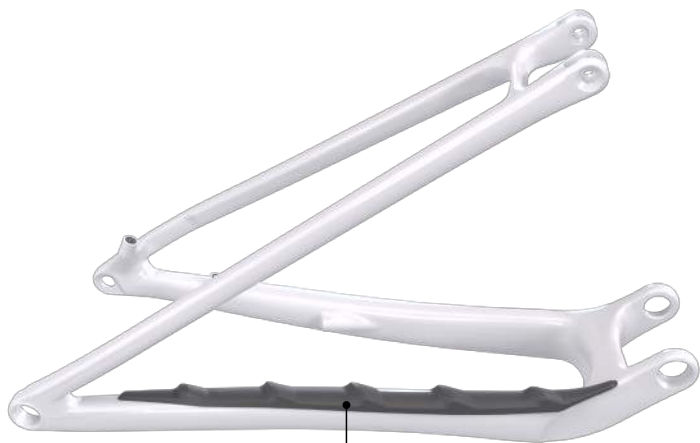

服務零件 / PIÈCE DE RECHANGE / ERSATZTEIL / PEÇA DE REPOSIÇÃO / PIEZA DE SERVICIO

PART/零件/ PIÈCE/TEIL/ PEÇA/PIEZA	DESCRIPTION/描述/DESCRIPTION/BESCHREIBUNG/ DESCRİÇÃO/DESCRIPCIÓN	QTY/數量/ QTÉ/ MENGE/ QUANTIDADE/ CANTIDAD
S206900004	Molded chainstay protector (adhesive backing)	1
S236500001	Downtube ICR port cover	1
S239900001	Molded downtube protector (adhesive backing)	1
-	OE spec mylar downtube protector 607.3 mm x 70 mm (size XS)	1
S209900052	MY21 Mylar downtube protector 625 mm x 76 mm (size XS)	1
-	OE spec mylar downtube protector 620 mm x 70 mm (size S)	1
S209900050	MY21 Mylar downtube protector 635 mm x 77 mm (size S)	1
-	OE spec mylar downtube protector 668 mm x 70 mm (size M)	1
S209900049	MY21 Mylar downtube protector 650 mm x 77.5 mm (size M)	1
-	OE spec mylar downtube protector 690 mm x 70 mm (size L)	1
S209900048	MY21 Mylar downtube protector 665 mm x 80 mm (size L)	1
-	OE Spec mylar downtube protector 706 mm x 70 mm (size XL)	1
S209900051	MY21 Mylar downtube protector 690 mm x 80 mm (size XL)	1

DOWNTUBE PROTECTOR (SIZE XL)

4. ASSEMBLY

裝配圖 / MONTAGE / MONTAGE / MONTAGEM / MONTAJE

SPECIALIZED®

SPECIALIZED BICYCLE COMPONENTS

15130 Concord Circle, Morgan Hill, CA 95037 (408) 779-6229