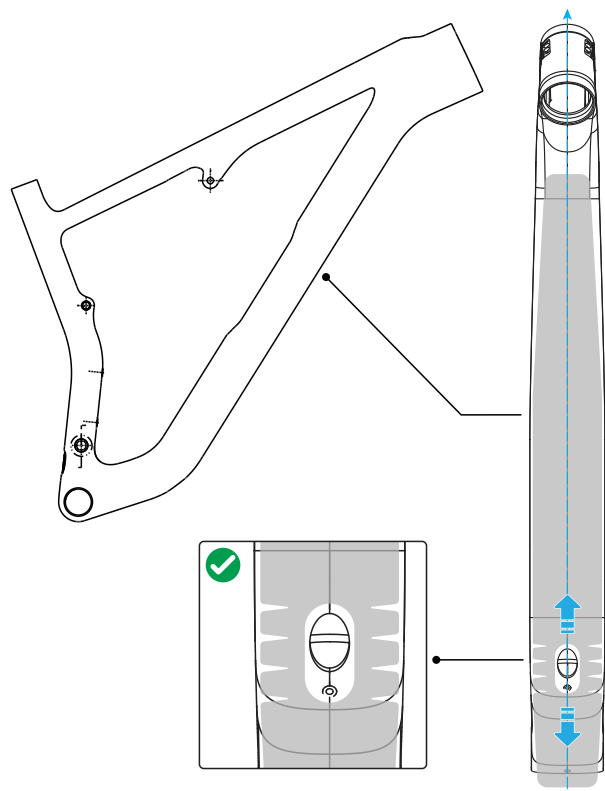

服務零件 / PIÈCE DE RECHANGE / ERSATZTEIL / PEÇA DE REPOSIÇÃO / PIEZA DE SERVICIO

PART/零件/ PIÈCE/TEIL/ PEÇA/PIEZA	DESCRIPTION/描述/DESCRIPTION/BESCHREIBUNG/ DESCRİÇÃO/DESCRIPCIÓN	QTY/數量/ QTÉ/ MENGE/ QUANTIDADE/ CANTIDAD
S206900004	Molded chainstay protector (adhesive backing)	1
S236500001	Downtube ICR port cover	1
S239900001	Molded downtube protector (adhesive backing)	1
-	OE spec mylar downtube protector 607.3 mm x 70 mm (size XS)	1
S209900052	MY21 Mylar downtube protector 625 mm x 76 mm (size XS)	1
-	OE spec mylar downtube protector 620 mm x 70 mm (size S)	1
S209900050	MY21 Mylar downtube protector 635 mm x 77 mm (size S)	1
-	OE spec mylar downtube protector 668 mm x 70 mm (size M)	1
S209900049	MY21 Mylar downtube protector 650 mm x 77.5 mm (size M)	1
-	OE spec mylar downtube protector 690 mm x 70 mm (size L)	1
S209900048	MY21 Mylar downtube protector 665 mm x 80 mm (size L)	1
-	OE Spec mylar downtube protector 706 mm x 70 mm (size XL)	1
S209900051	MY21 Mylar downtube protector 690 mm x 80 mm (size XL)	1

3. SPECIFICATIONS

規格 / CARACTÉRISTIQUES / TECHNISCHE DATEN / ESPECIFICAÇÕES / ESPECIFICACIONES

DOWNTUBE PROTECTOR (SIZE XS)

DOWNTUBE PROTECTOR (SIZE S)

DOWNTUBE PROTECTOR (SIZE M)

DOWNTUBE PROTECTOR (SIZE L)

DOWNTUBE PROTECTOR (SIZE XL)

4. ASSEMBLY

裝配圖 / MONTAGE / MONTAGE / MONTAGEM / MONTAJE

SPECIALIZED®

SPECIALIZED BICYCLE COMPONENTS

15130 Concord Circle, Morgan Hill, CA 95037 (408) 779-6229