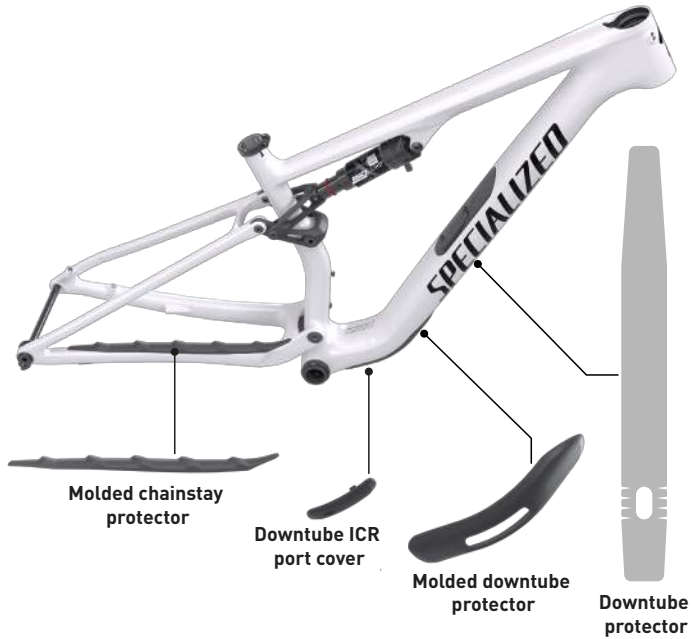

3. SPECIFICATIONS

規格 / CARACTÉRISTIQUES / TECHNISCHE DATEN / ESPECIFICAÇÕES / ESPECIFICACIONES